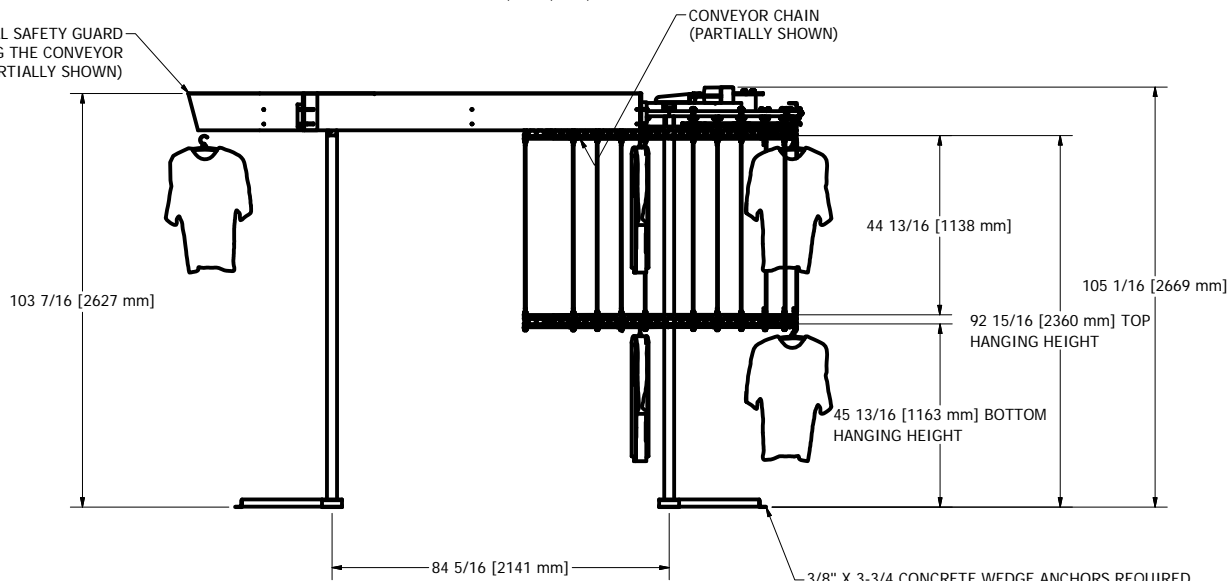

GENERAL NOTES :

CONVEYOR WEIGHT : 411 LB (without garment)
 APPROX. STORAGE CAPACITY : 648 GARMENTS
BRACING REQUIRED

OPTIONAL SAFETY GUARD SURROUNDING THE CONVEYOR (PARTIALLY SHOWN)

DESIGN F. ROULEAU	DATE 8/21/2008
DRAWN S. ROUS.-L.	DATE 1/15/2010
CHECKED	DATE
GENERAL TOLERANCES	
.X	+/- .030
.XX	+/- .010
.XXX	+/- .005
FRACTION	+/- 1/16

www.planiform.com			
TITLE GARMENT CONVEYOR			
SIZE C	DWG NO NPF-270-DD	SCALE 1/2" = 1'-0"	REV