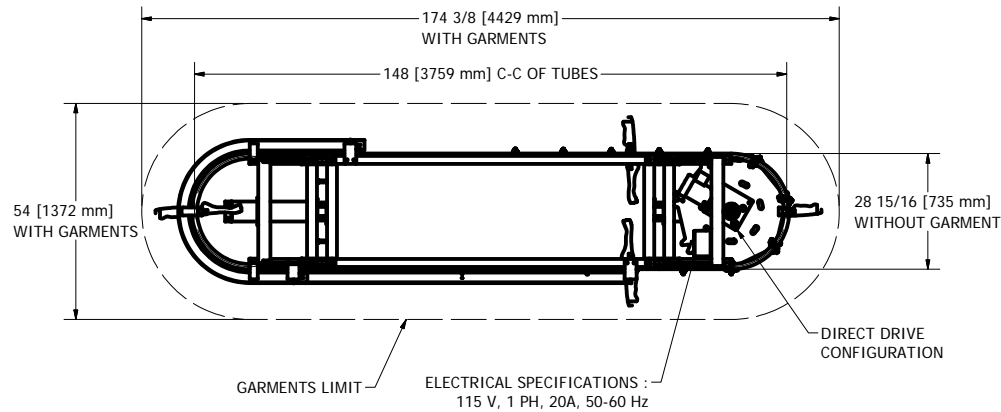

GENERAL NOTES :

CONVEYOR WEIGHT : 411 LB (without garment)
 APPROX. STORAGE CAPACITY : 648 GARMENTS
BRACING REQUIRED

OPTIONAL SAFETY GUARD SURROUNDING THE CONVEYOR (PARTIALLY SHOWN)

DESIGN F. ROULEAU	DATE 8/21/2008
DRAWN S. ROUS.-L.	DATE 1/15/2010
CHECKED	DATE
GENERAL TOLERANCES	
.X	+/- .030
.XX	+/- .010
.XXX	+/- .005
FRACTION	+/- 1/16

www.planiform.com			
TITLE GARMENT CONVEYOR			
SIZE C	DWG NO NPF-270-DD	SCALE 1/2" = 1'-0"	REV