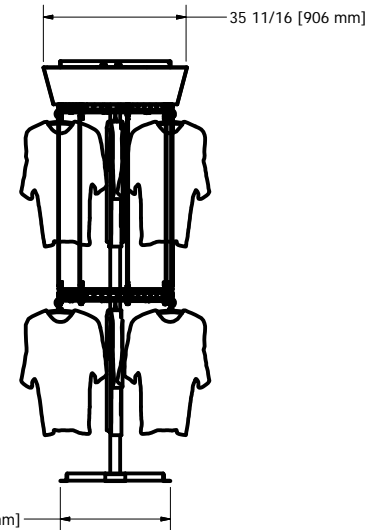

GENERAL NOTES :

CONVEYOR WEIGHT : 411 LB (without garment)
 APPROX. STORAGE CAPACITY : 648 GARMENTS
BRACING REQUIRED

OPTIONAL SAFETY GUARD SURROUNDING THE CONVEYOR (PARTIALLY SHOWN)

DESIGN F. ROULEAU	DATE 8/21/2008
DRAWN S. ROUS.-L.	DATE 1/15/2010
CHECKED	DATE
GENERAL TOLERANCES	
.X	+/- .030
.XX	+/- .010
.XXX	+/- .005
FRACTION	+/- 1/16

www.planiform.com			
TITLE GARMENT CONVEYOR			
SIZE C	DWG NO NPF-270-DD	SCALE 1/2" = 1'-0"	REV