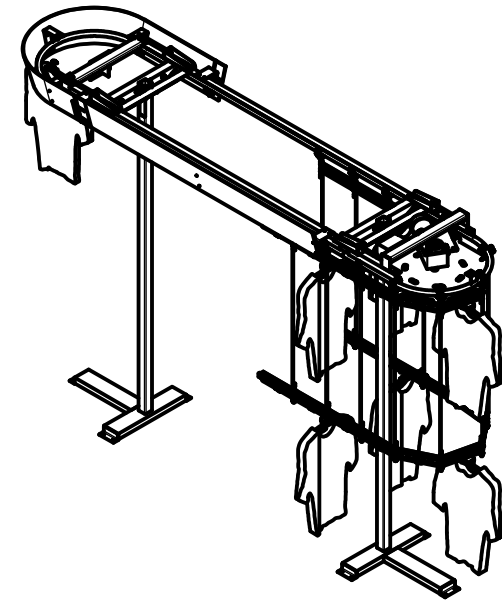

GENERAL NOTES :

CONVEYOR WEIGHT : 411 LB (without garment)
 APPROX. STORAGE CAPACITY : 648 GARMENTS
BRACING REQUIRED

OPTIONAL SAFETY GUARD SURROUNDING THE CONVEYOR (PARTIALLY SHOWN)

DESIGN F. ROULEAU	DATE 8/21/2008
DRAWN S. ROUS.-L.	DATE 1/15/2010
CHECKED	DATE
GENERAL TOLERANCES	
.X	+/- .030
.XX	+/- .010
.XXX	+/- .005
FRACTION	+/- 1/16

www.planiform.com			
TITLE GARMENT CONVEYOR			
SIZE C	DWG NO NPF-270-DD	SCALE 1/2" = 1'-0"	REV