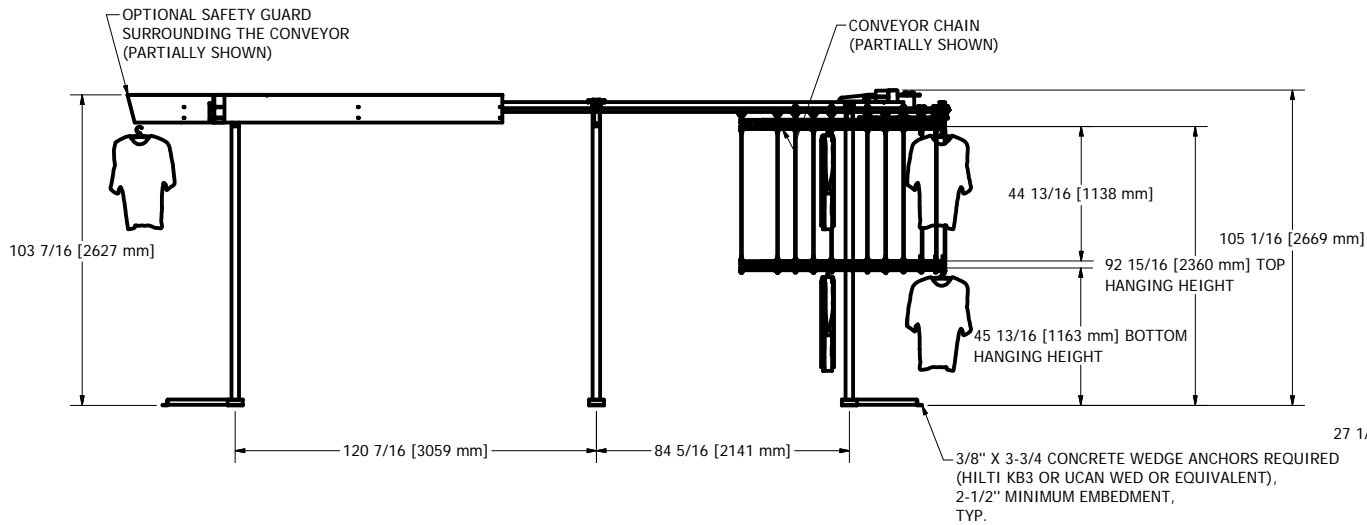

**GENERAL NOTES :**

CONVEYOR WEIGHT : 609 LB (without garment)  
 APPROX. STORAGE CAPACITY : 1128 GARMENTS  
**BRACING REQUIRED**

DESIGN F. ROULEAU	DATE 1/15/2010
DRAWN S. ROUS.-L.	DATE 1/18/2010
CHECKED	DATE
GENERAL TOLERANCES	
.X	+/- .030
.XX	+/- .010
.XXX	+/- .005
FRACTION	+/- 1/16

		www.planiform.com	
		TITLE GARMENT CONVEYOR	
SIZE C	DWG NO NPF-470-DD	SCALE 3/8" = 1'-0"	REV