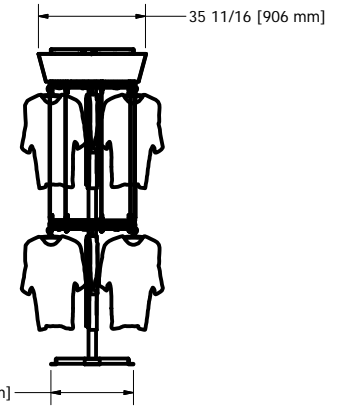

**GENERAL NOTES :**

CONVEYOR WEIGHT : 609 LB (without garment)  
 APPROX. STORAGE CAPACITY : 1128 GARMENTS  
**BRACING REQUIRED**

DESIGN F. ROULEAU	DATE 1/15/2010
DRAWN S. ROUS.-L.	DATE 1/18/2010
CHECKED	DATE
GENERAL TOLERANCES	
.X	+/- .030
.XX	+/- .010
.XXX	+/- .005
FRACTION	+/- 1/16

		www.planiform.com	
		TITLE GARMENT CONVEYOR	
SIZE C	DWG NO NPF-470-DD	SCALE 3/8" = 1'-0"	REV