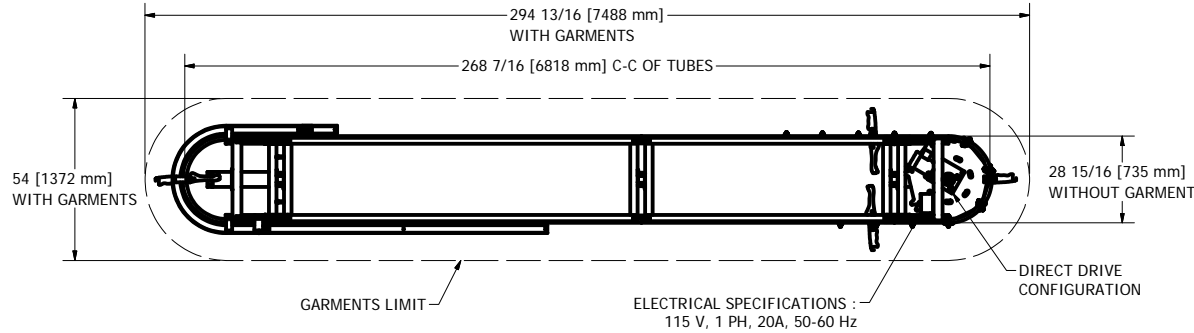

**GENERAL NOTES :**

CONVEYOR WEIGHT : 609 LB (without garment)  
 APPROX. STORAGE CAPACITY : 1128 GARMENTS  
**BRACING REQUIRED**

DESIGN F. ROULEAU	DATE 1/15/2010
DRAWN S. ROUS.-L.	DATE 1/18/2010
CHECKED	DATE
GENERAL TOLERANCES	
.X	+/- .030
.XX	+/- .010
.XXX	+/- .005
FRACTION	+/- 1/16

		www.planiform.com	
		TITLE GARMENT CONVEYOR	
SIZE C	DWG NO NPF-470-DD	SCALE 3/8" = 1'-0"	REV