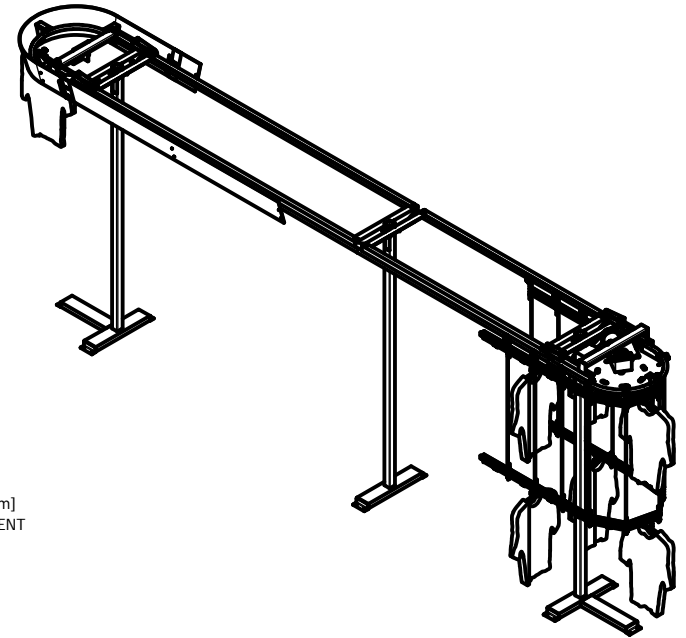

**GENERAL NOTES :**

CONVEYOR WEIGHT : 609 LB (without garment)  
 APPROX. STORAGE CAPACITY : 1128 GARMENTS  
**BRACING REQUIRED**

DESIGN F. ROULEAU	DATE 1/15/2010
DRAWN S. ROUS.-L.	DATE 1/18/2010
CHECKED	DATE
GENERAL TOLERANCES	
.X	+/- .030
.XX	+/- .010
.XXX	+/- .005
FRACTION	+/- 1/16

		www.planiform.com	
		TITLE GARMENT CONVEYOR	
SIZE C	DWG NO NPF-470-DD	SCALE 3/8" = 1'-0"	REV