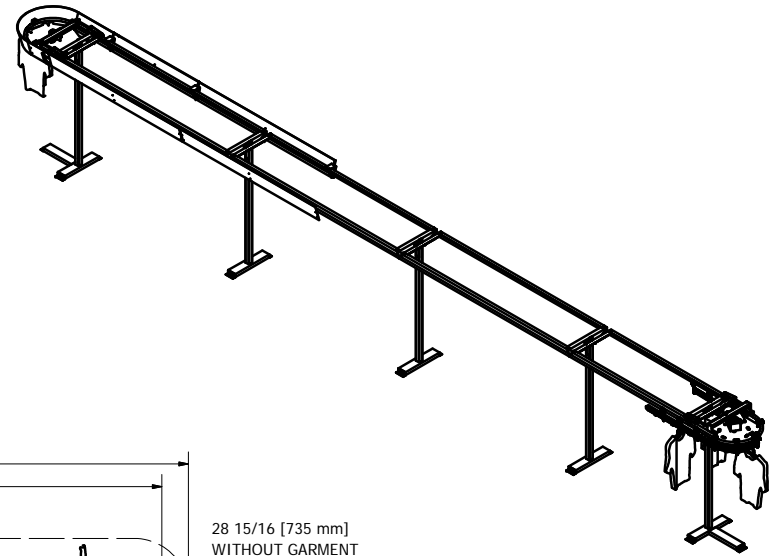

GENERAL NOTES :

CONVEYOR WEIGHT : 879 LB (without garment)
 APPROX. STORAGE CAPACITY : 1044 GARMENTS

DESIGN F. ROULEAU	DATE 1/18/2010	Planiform Conveyors	www.planiform.com
DRAWN S. ROUS.-L.	DATE 1/18/2010		
CHECKED	DATE		
GENERAL TOLERANCES		TITLE GARMENT CONVEYOR	SCALE 1/4" = 1'-0"
.X	+/- .030	SIZE DWG NO C NPF-870	REV
.XX	+/- .010		
.XXX	+/- .005		
FRACTION	+/- 1/16		