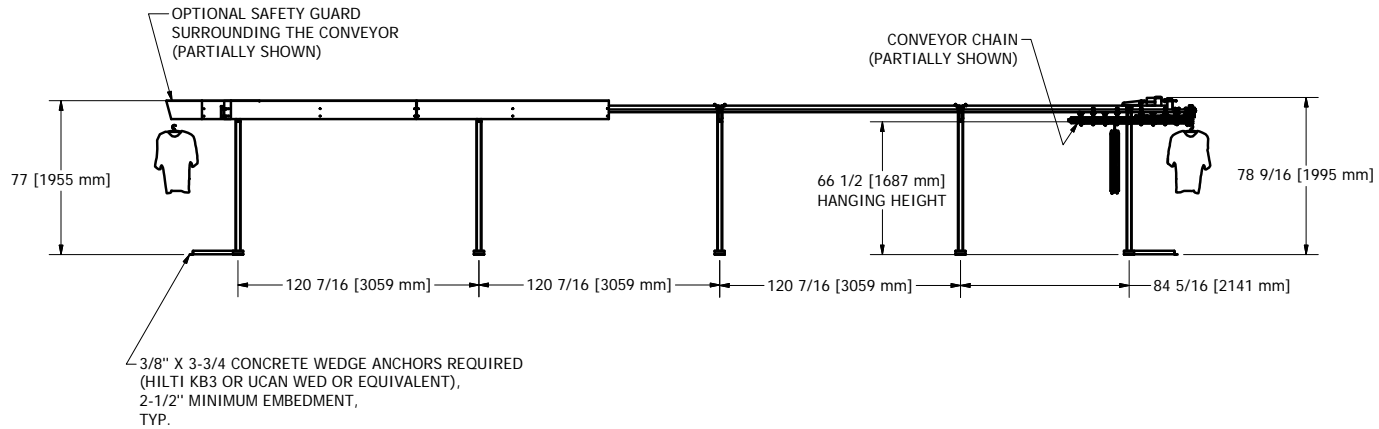

GENERAL NOTES :

CONVEYOR WEIGHT : 879 LB (without garment)
 APPROX. STORAGE CAPACITY : 1044 GARMENTS

DESIGN F. ROULEAU	DATE 1/18/2010	Planiform Conveyors	www.planiform.com
DRAWN S. ROUS.-L.	DATE 1/18/2010		
CHECKED	DATE		
GENERAL TOLERANCES		TITLE GARMENT CONVEYOR	SCALE 1/4" = 1'-0"
.X	+/- .030	SIZE DWG NO C NPF-870	REV
.XX	+/- .010		
.XXX	+/- .005		
FRACTION	+/- 1/16		