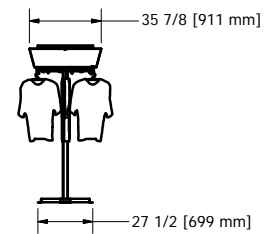

GENERAL NOTES :

CONVEYOR WEIGHT : 879 LB (without garment)
 APPROX. STORAGE CAPACITY : 1044 GARMENTS

DESIGN F. ROULEAU	DATE 1/18/2010	Planiform Conveyors	www.planiform.com
DRAWN S. ROUS.-L.	DATE 1/18/2010		
CHECKED	DATE		
GENERAL TOLERANCES		TITLE GARMENT CONVEYOR	SCALE 1/4" = 1'-0"
.X	+/- .030	SIZE DWG NO C NPF-870	REV
.XX	+/- .010		
.XXX	+/- .005		
FRACTION	+/- 1/16		