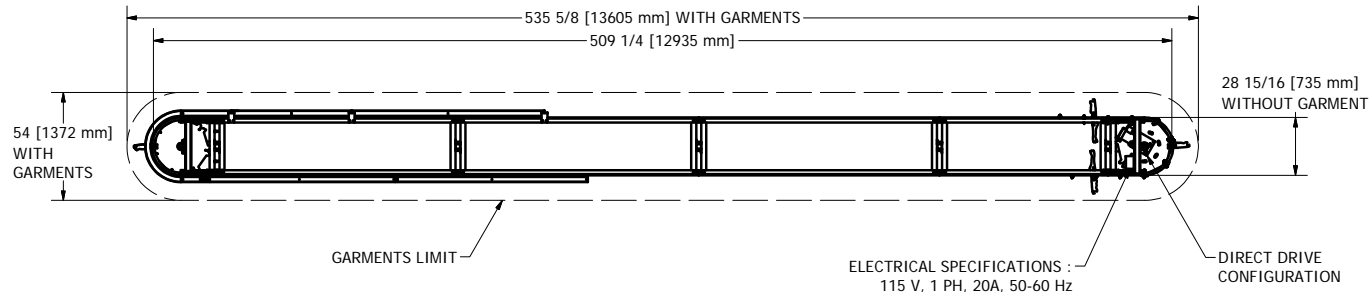

GENERAL NOTES :

CONVEYOR WEIGHT : 879 LB (without garment)
 APPROX. STORAGE CAPACITY : 1044 GARMENTS

DESIGN F. ROULEAU	DATE 1/18/2010	Planiform Conveyors	www.planiform.com
DRAWN S. ROUS.-L.	DATE 1/18/2010		
CHECKED	DATE		
GENERAL TOLERANCES		TITLE GARMENT CONVEYOR	SCALE 1/4" = 1'-0"
.X	+/- .030	SIZE DWG NO C NPF-870	REV
.XX	+/- .010		
.XXX	+/- .005		
FRACTION	+/- 1/16		